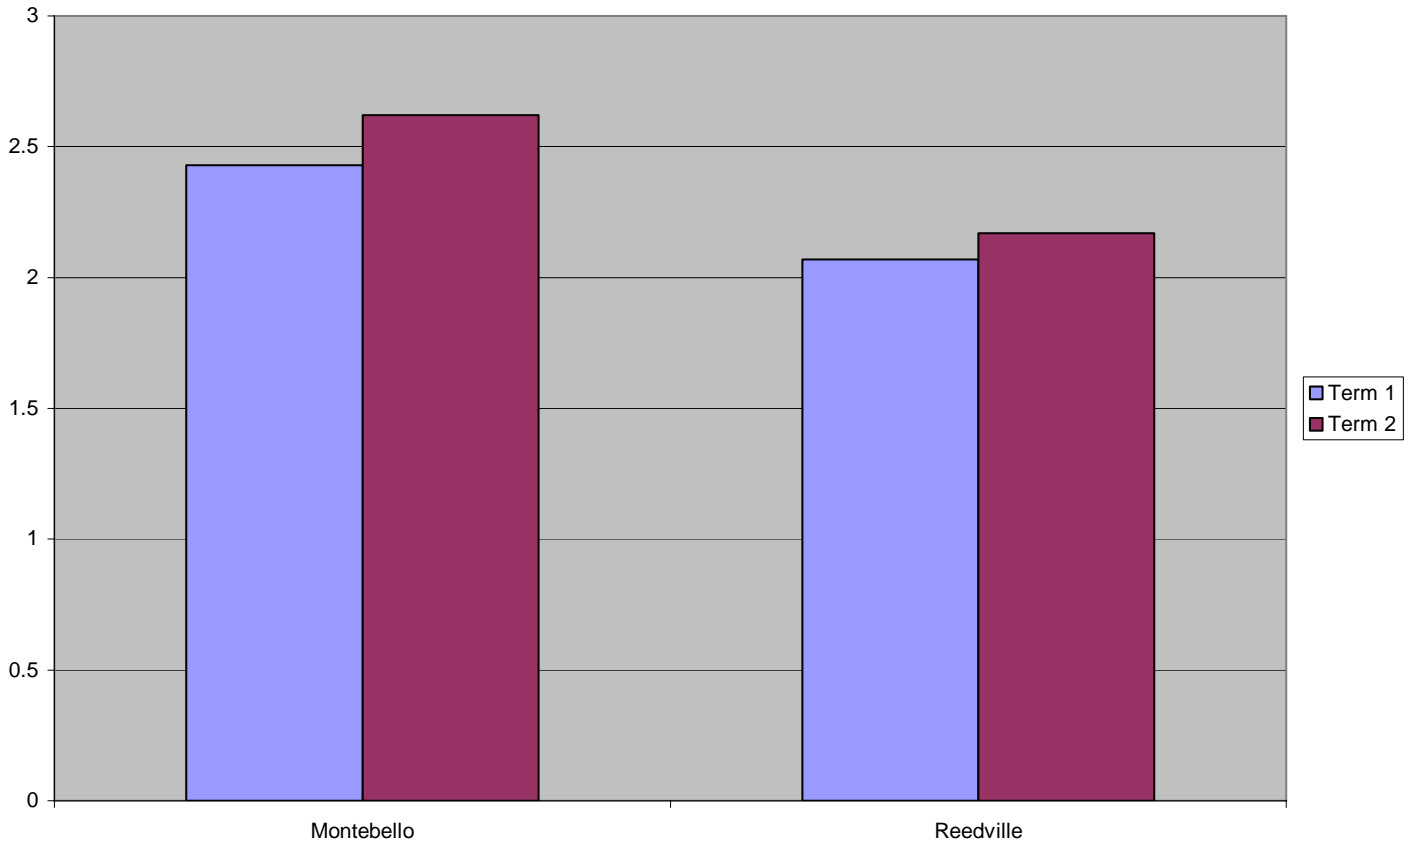

Class Homework Grades by Percentage (Reedville Term 1)

Class Homework Grades by Percentage (Reedville Term 2)

*The Term 2 Class Homework Grades by Percentage chart includes 7 more students than the Term 1 Class Homework Grades by Percentage chart.

Class GPA by Term

Class Homework Grades by Percentage (Montebello Term 1)

Class Homework Grades by Percentage (Montebello Term 2)